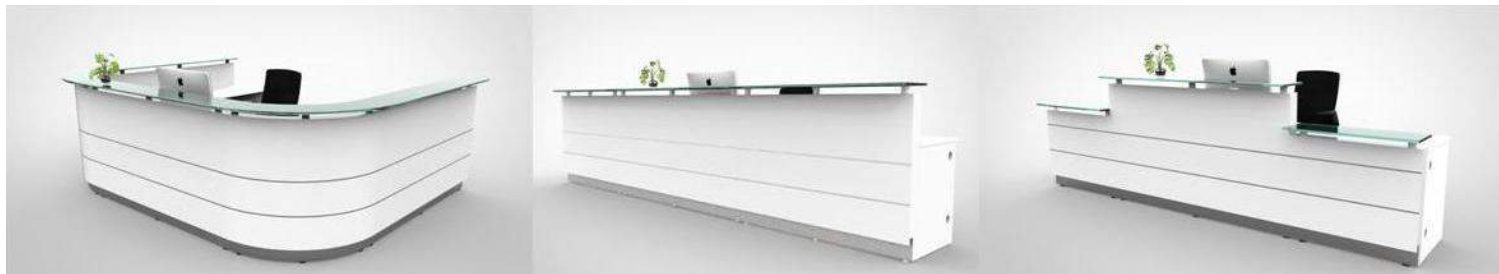

Image	Code	Description	Unit	Size (mm) Width x Depth x Height		
	GOPY-Polaris-D6	POLARIS MODULAR COUNTER UNIT Polaris represents the very latest innovative design in high quality modular reception counters. No longer will you be restricted by inflexible design or difficult office space, there are literally hundreds of shape and size configurations. The Polaris is the perfect solution for any office space and delivers a professional, functional reception work environment. • Counter body Finished in gloss white 2 pack paint. Aluminium strips and Stainless steel kick plate. • Side Panels White Melamine • Desk top Matt white melamine desktop. • Counter Hob Thick frosted safety glass.	Straight High Unit W1500	1500 x 805 x 1120		
	GOPY-Polaris-D7		Straight High Unit W1200	1200 x 805 x 1120		
	GOPY-Polaris-D8		Straight Low Unit W900	900 x 805 x 835		
	GOPY-Polaris-D9		Curved Low 1/4 Circle Unit	900 x 900 x 835