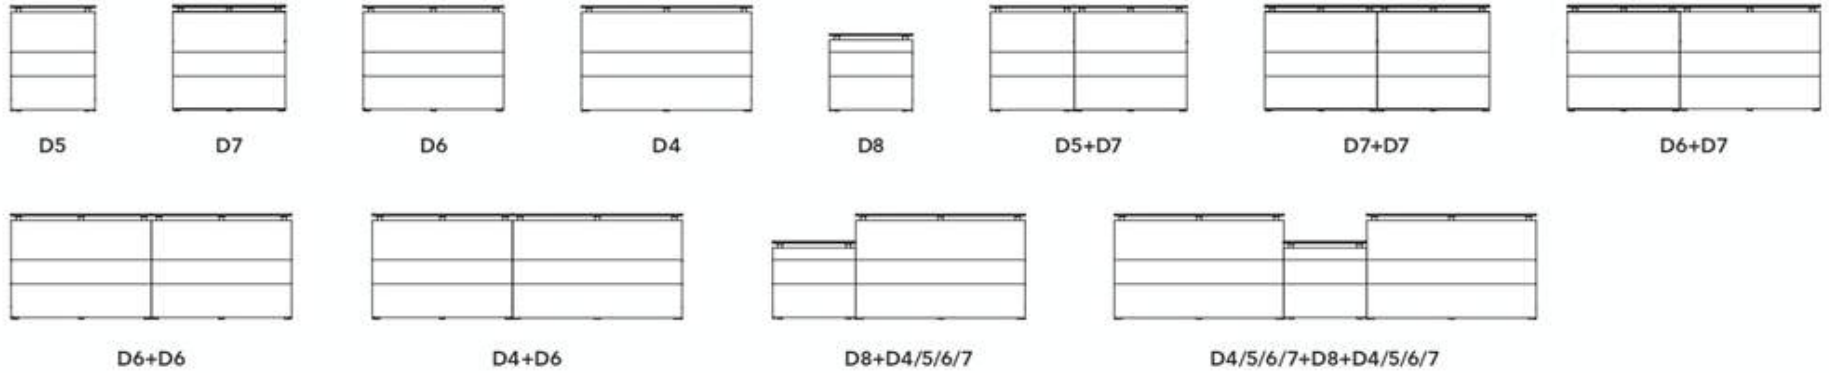

Image	Code	Description	Unit	Size (mm) Width x Depth x Height		
	GOPY-Polaris-D6	<p><b>POLARIS MODULAR COUNTER UNIT</b></p> <p>Polaris represents the very latest innovative design in high quality modular reception counters. No longer will you be restricted by inflexible design or difficult office space, there are literally hundreds of shape and size configurations. The Polaris is the perfect solution for any office space and delivers a professional, functional reception work environment.</p> <ul style="list-style-type: none"> <li>• <b>Counter body</b> Finished in gloss white 2 pack paint. Aluminium strips and Stainless steel kick plate.</li> <li>• <b>Side Panels</b> White Melamine</li> <li>• <b>Desk top</b> Matt white melamine desktop.</li> <li>• <b>Counter Hob</b> Thick frosted safety glass.</li> </ul>	Straight High Unit W1500	1500 x 805 x 1120		
	GOPY-Polaris-D7		Straight High Unit W1200	1200 x 805 x 1120		
	GOPY-Polaris-D8		Straight Low Unit W900	900 x 805 x 835		
	GOPY-Polaris-D9		Curved Low 1/4 Circle Unit	900 x 900 x 835		