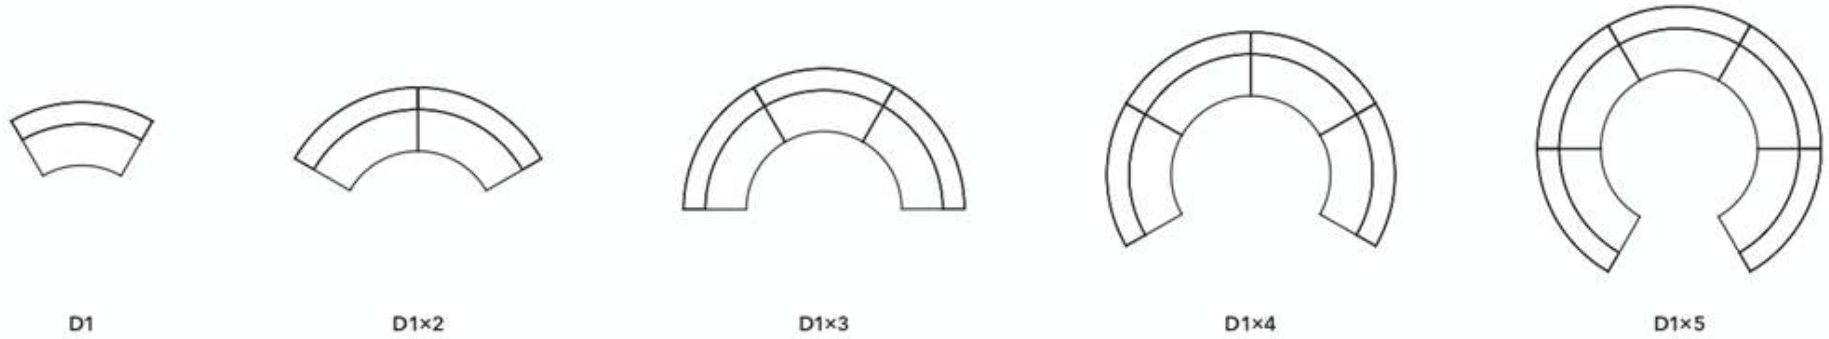

Image	Code	Description	Unit	Size (mm) Width x Depth x Height		
	GOPY-Polaris-D6	<p><b>POLARIS MODULAR COUNTER UNIT</b></p> <p>Polaris represents the very latest innovative design in high quality modular reception counters. No longer will you be restricted by inflexible design or difficult office space, there are literally hundreds of shape and size configurations. The Polaris is the perfect solution for any office space and delivers a professional, functional reception work environment.</p> <ul style="list-style-type: none"> <li>• <b>Counter body</b> Finished in gloss white 2 pack paint. Aluminium strips and Stainless steel kick plate.</li> <li>• <b>Side Panels</b> White Melamine</li> <li>• <b>Desk top</b> Matt white melamine desktop.</li> <li>• <b>Counter Hob</b> Thick frosted safety glass.</li> </ul>	Straight High Unit W1500	1500 x 805 x 1120		
	GOPY-Polaris-D7		Straight High Unit W1200	1200 x 805 x 1120		
	GOPY-Polaris-D8		Straight Low Unit W900	900 x 805 x 835		
	GOPY-Polaris-D9		Curved Low 1/4 Circle Unit	900 x 900 x 835		