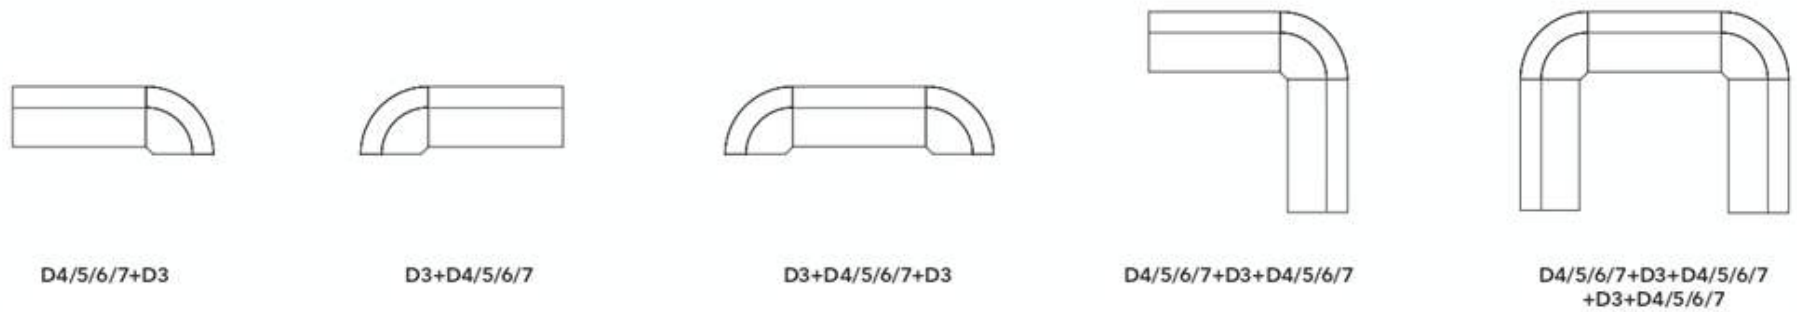

Image	Code	Description	Unit	Size (mm) Width x Depth x Height		
	GOPY-Polaris-D6	<p><b>POLARIS MODULAR COUNTER UNIT</b></p> <p>Polaris represents the very latest innovative design in high quality modular reception counters. No longer will you be restricted by inflexible design or difficult office space, there are literally hundreds of shape and size configurations. The Polaris is the perfect solution for any office space and delivers a professional, functional reception work environment.</p> <ul style="list-style-type: none"> <li>• <b>Counter body</b> Finished in gloss white 2 pack paint. Aluminium strips and Stainless steel kick plate.</li> <li>• <b>Side Panels</b> White Melamine</li> <li>• <b>Desk top</b> Matt white melamine desktop.</li> <li>• <b>Counter Hob</b> Thick frosted safety glass.</li> </ul>	Straight High Unit W1500	1500 x 805 x 1120		
	GOPY-Polaris-D7		Straight High Unit W1200	1200 x 805 x 1120		
	GOPY-Polaris-D8		Straight Low Unit W900	900 x 805 x 835		
	GOPY-Polaris-D9		Curved Low 1/4 Circle Unit	900 x 900 x 835		